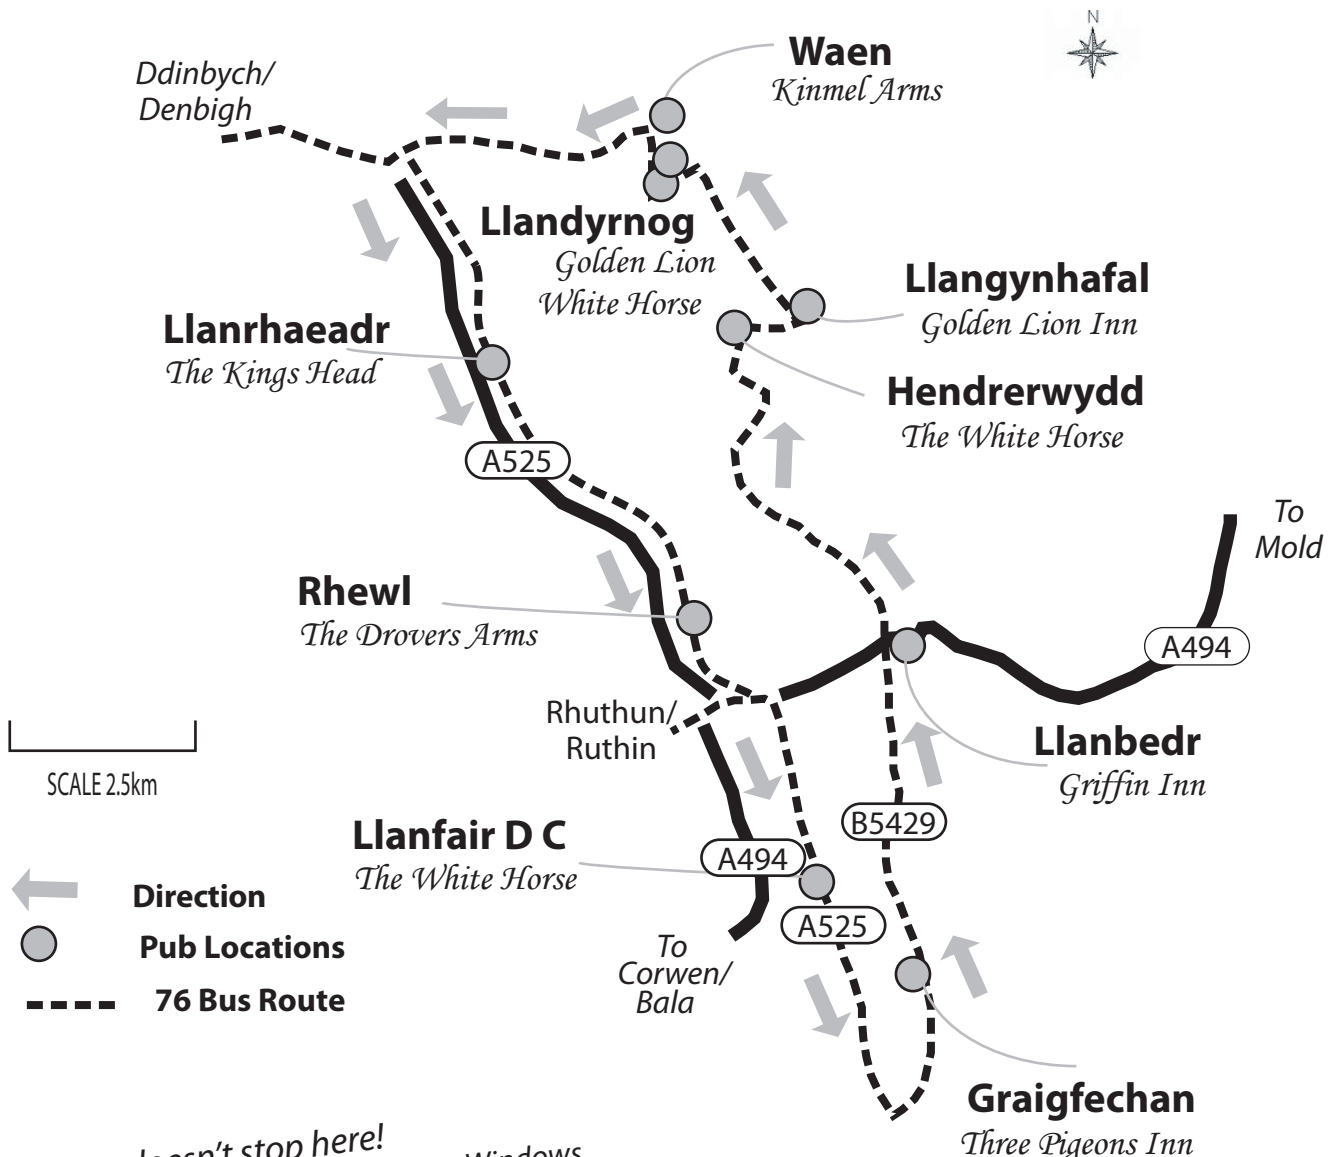

Bus Route Map

"No Glasses, Bottles or Alcohol to be taken on the transport please"

£5 per person for Roving Ticket

The party doesn't stop here!
Post your Route 76 pics on our Artisan Windows facebook page for a chance to win a case of beer!